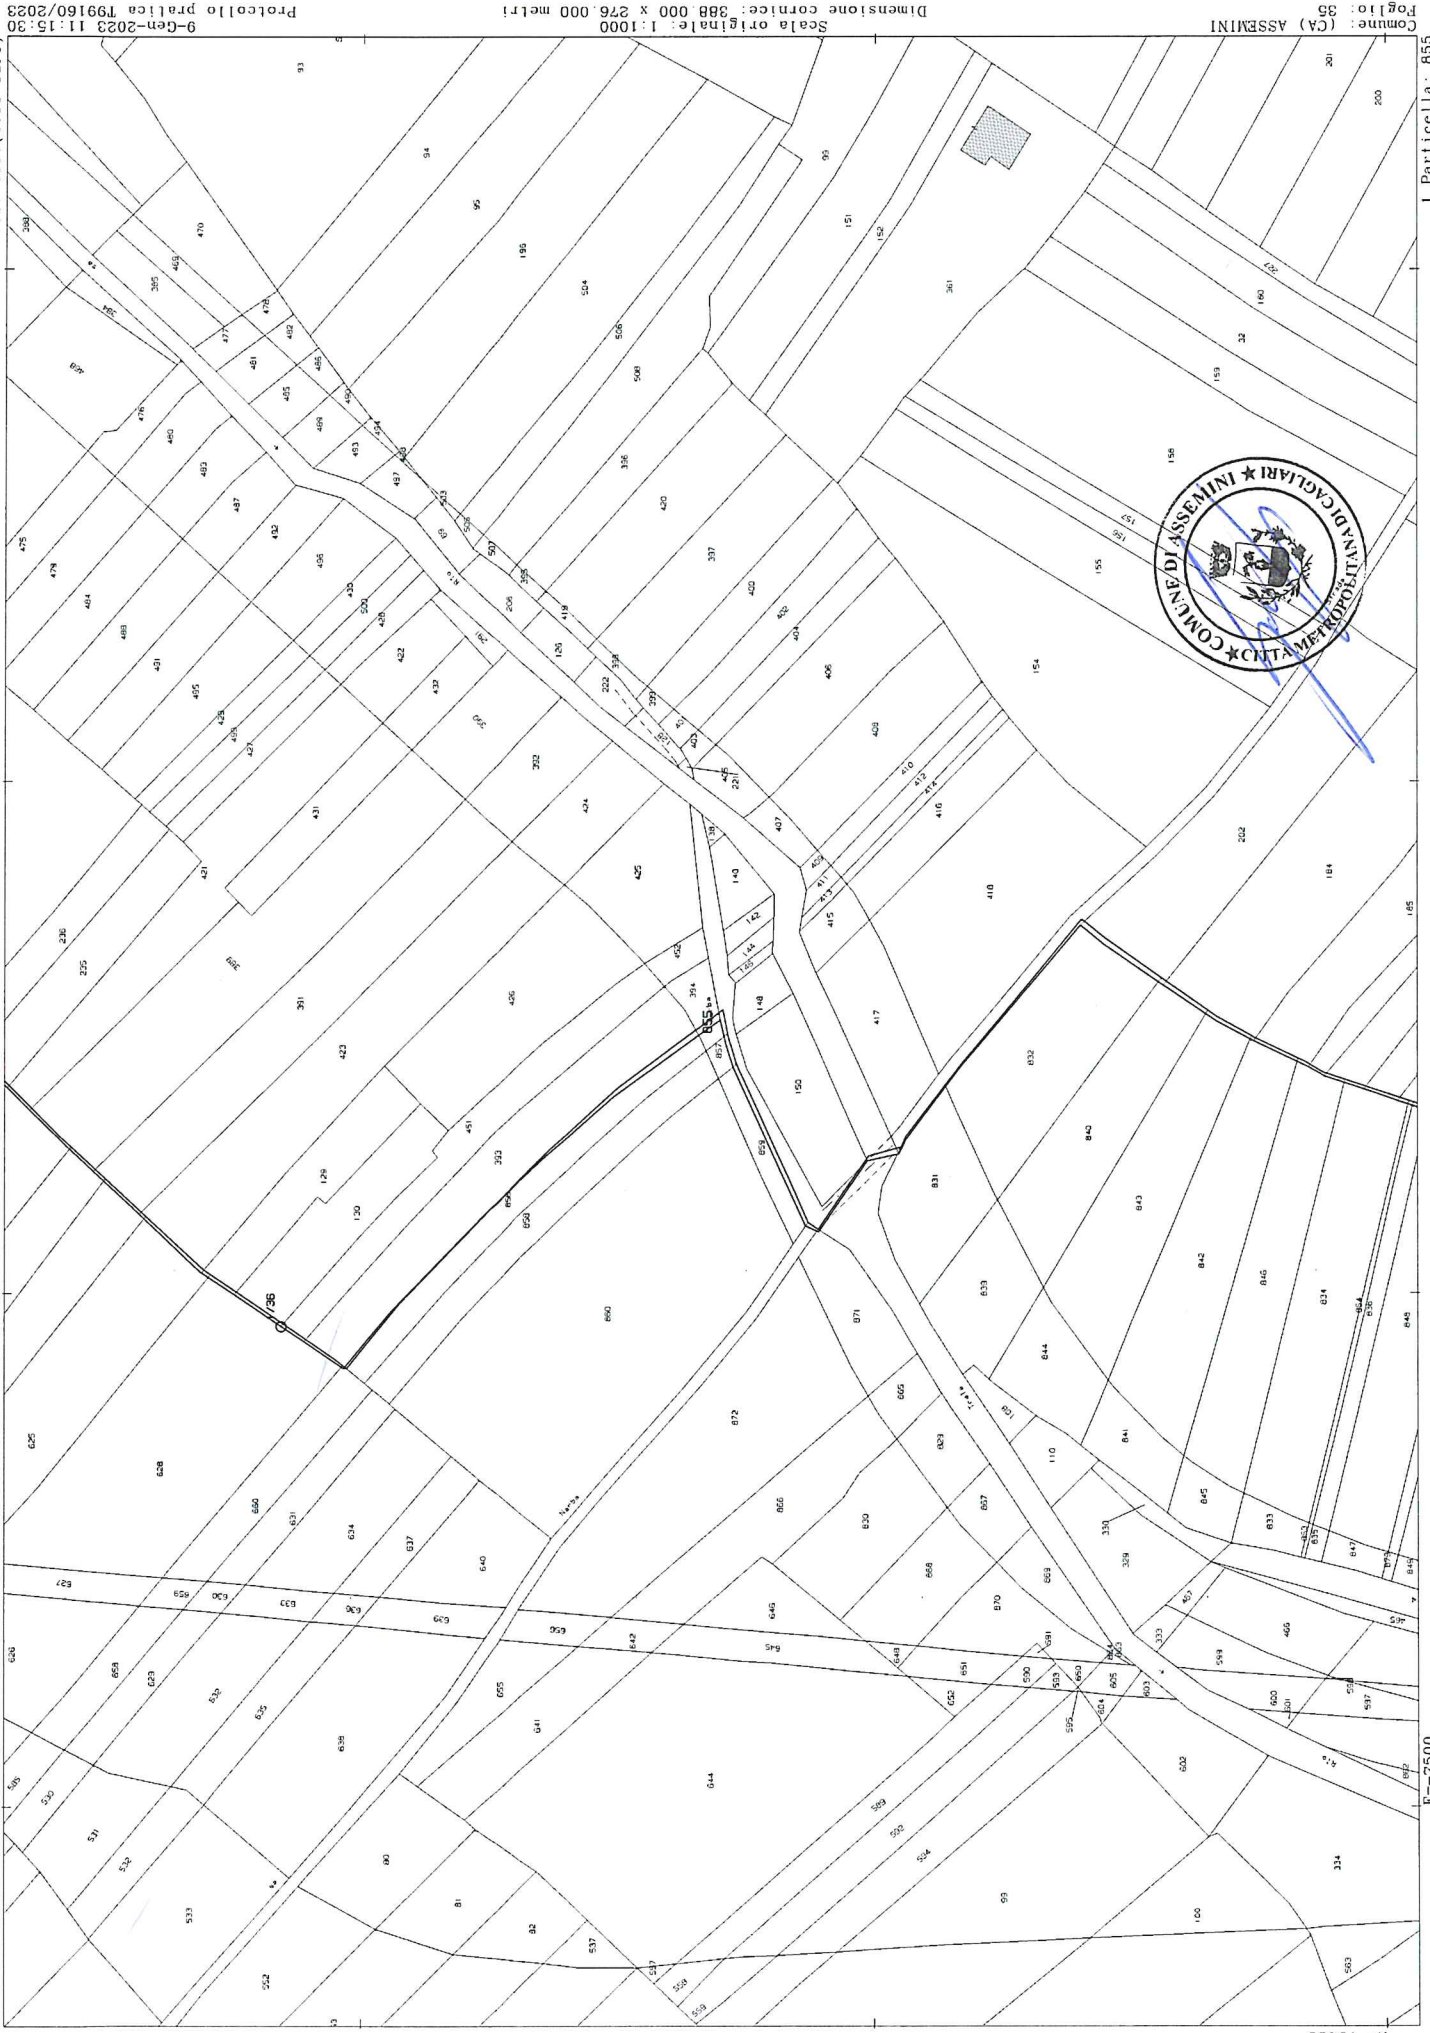

*[Handwritten signature]*

*[Handwritten signature]*

Scala originale: 1:1000  
Dimensione cornice: 888 000 x 276 000 metri

9-Gen-2023 11:13:30  
Protocollo pratica T99160/2023

Comune: (CA) ASSEMINI  
Foglio: 35

A handwritten signature in blue ink, positioned in the center of the page. The signature is stylized and appears to be a set of initials or a name written in a cursive script.

A handwritten signature or scribble in blue ink is located in the center of the page. The mark consists of several overlapping, fluid lines that form an abstract shape, possibly representing a name or initials. It is positioned where the large blue curve crosses the page.

*[Handwritten signature]*

N=79200

E=7300

A handwritten signature or scribble is positioned in the center of the page. It consists of several overlapping, fluid lines in blue ink, which are difficult to decipher as a specific name or set of initials.

A handwritten signature in blue ink is positioned in the center of the page. The signature is stylized and appears to consist of several overlapping loops and strokes, making it difficult to decipher. It is written over a long, sweeping blue line that curves across the page.