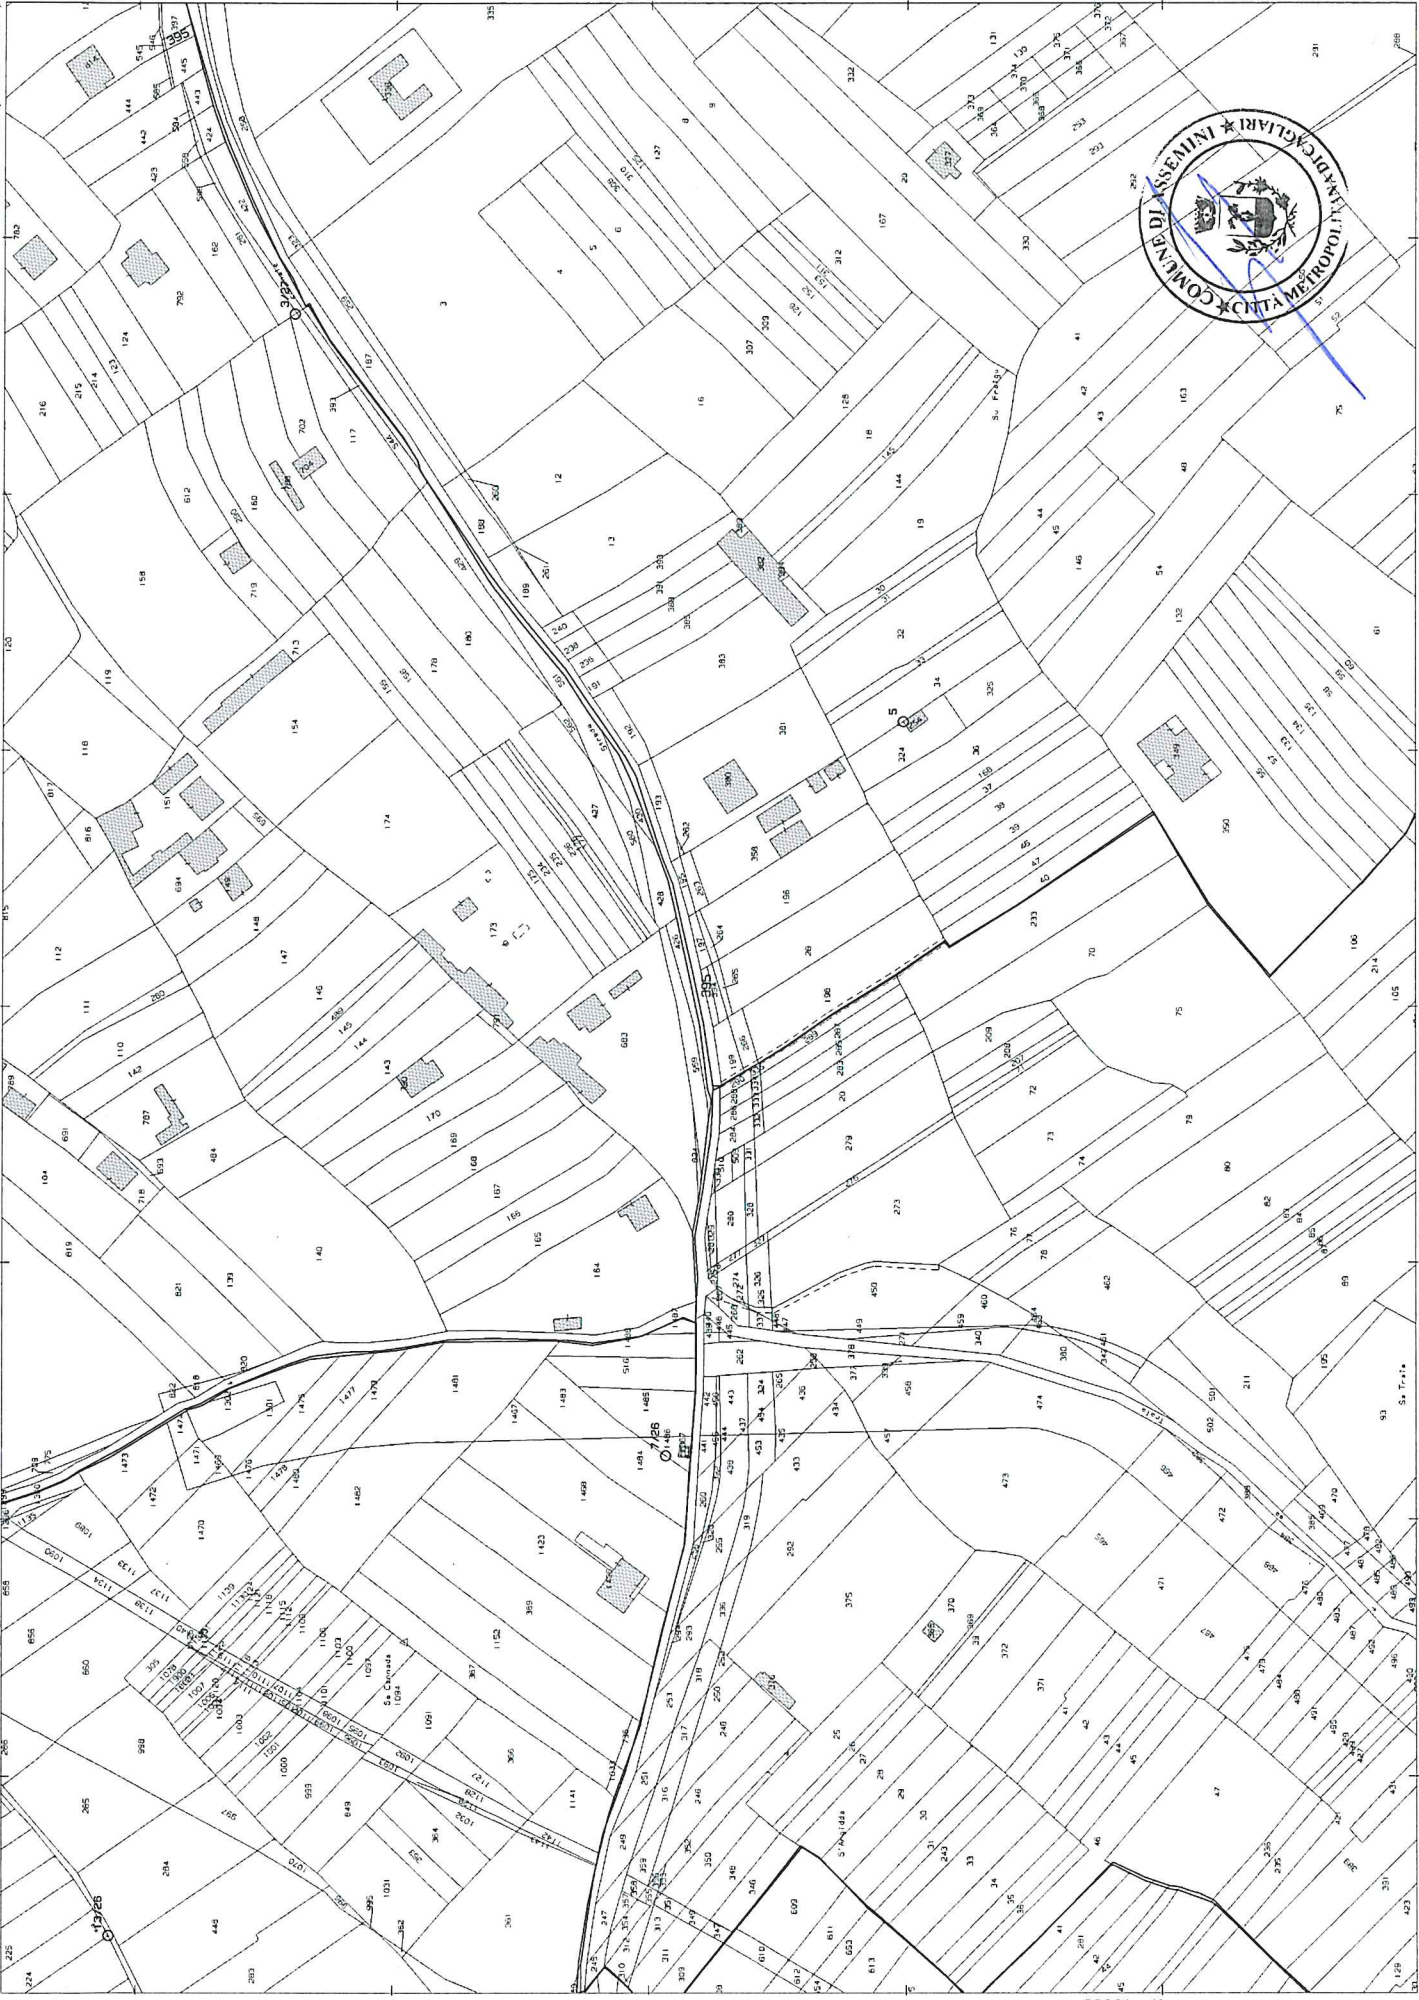

*[Handwritten signature]*

*[Handwritten signature]*

Scala originale: 1:1000  
Dimensione cornice: 888 000 x 276 000 metri

9-Gen-2023 11:13:30  
Protocollo pratica T99160/2023

Comune: (CA) ASSEMINI  
Foglio: 35

A handwritten signature in blue ink, positioned in the center of the page. The signature is stylized and appears to be a set of initials or a name written in a cursive script.

A handwritten signature or scribble in blue ink is located in the center of the page. The mark consists of several overlapping, fluid lines that form an abstract shape, possibly representing a name or initials. It is positioned where the large blue curve crosses the page.

*[Handwritten signature]*

N=79200

E=7300

A handwritten signature or scribble is positioned in the center of the page. It consists of several overlapping, fluid lines in blue ink, which are difficult to decipher as a specific name or set of initials.

A handwritten signature in blue ink is positioned in the center of the page. The signature is stylized and appears to consist of several overlapping loops and strokes, making it difficult to decipher. It is written over a long, sweeping blue line that curves across the page.