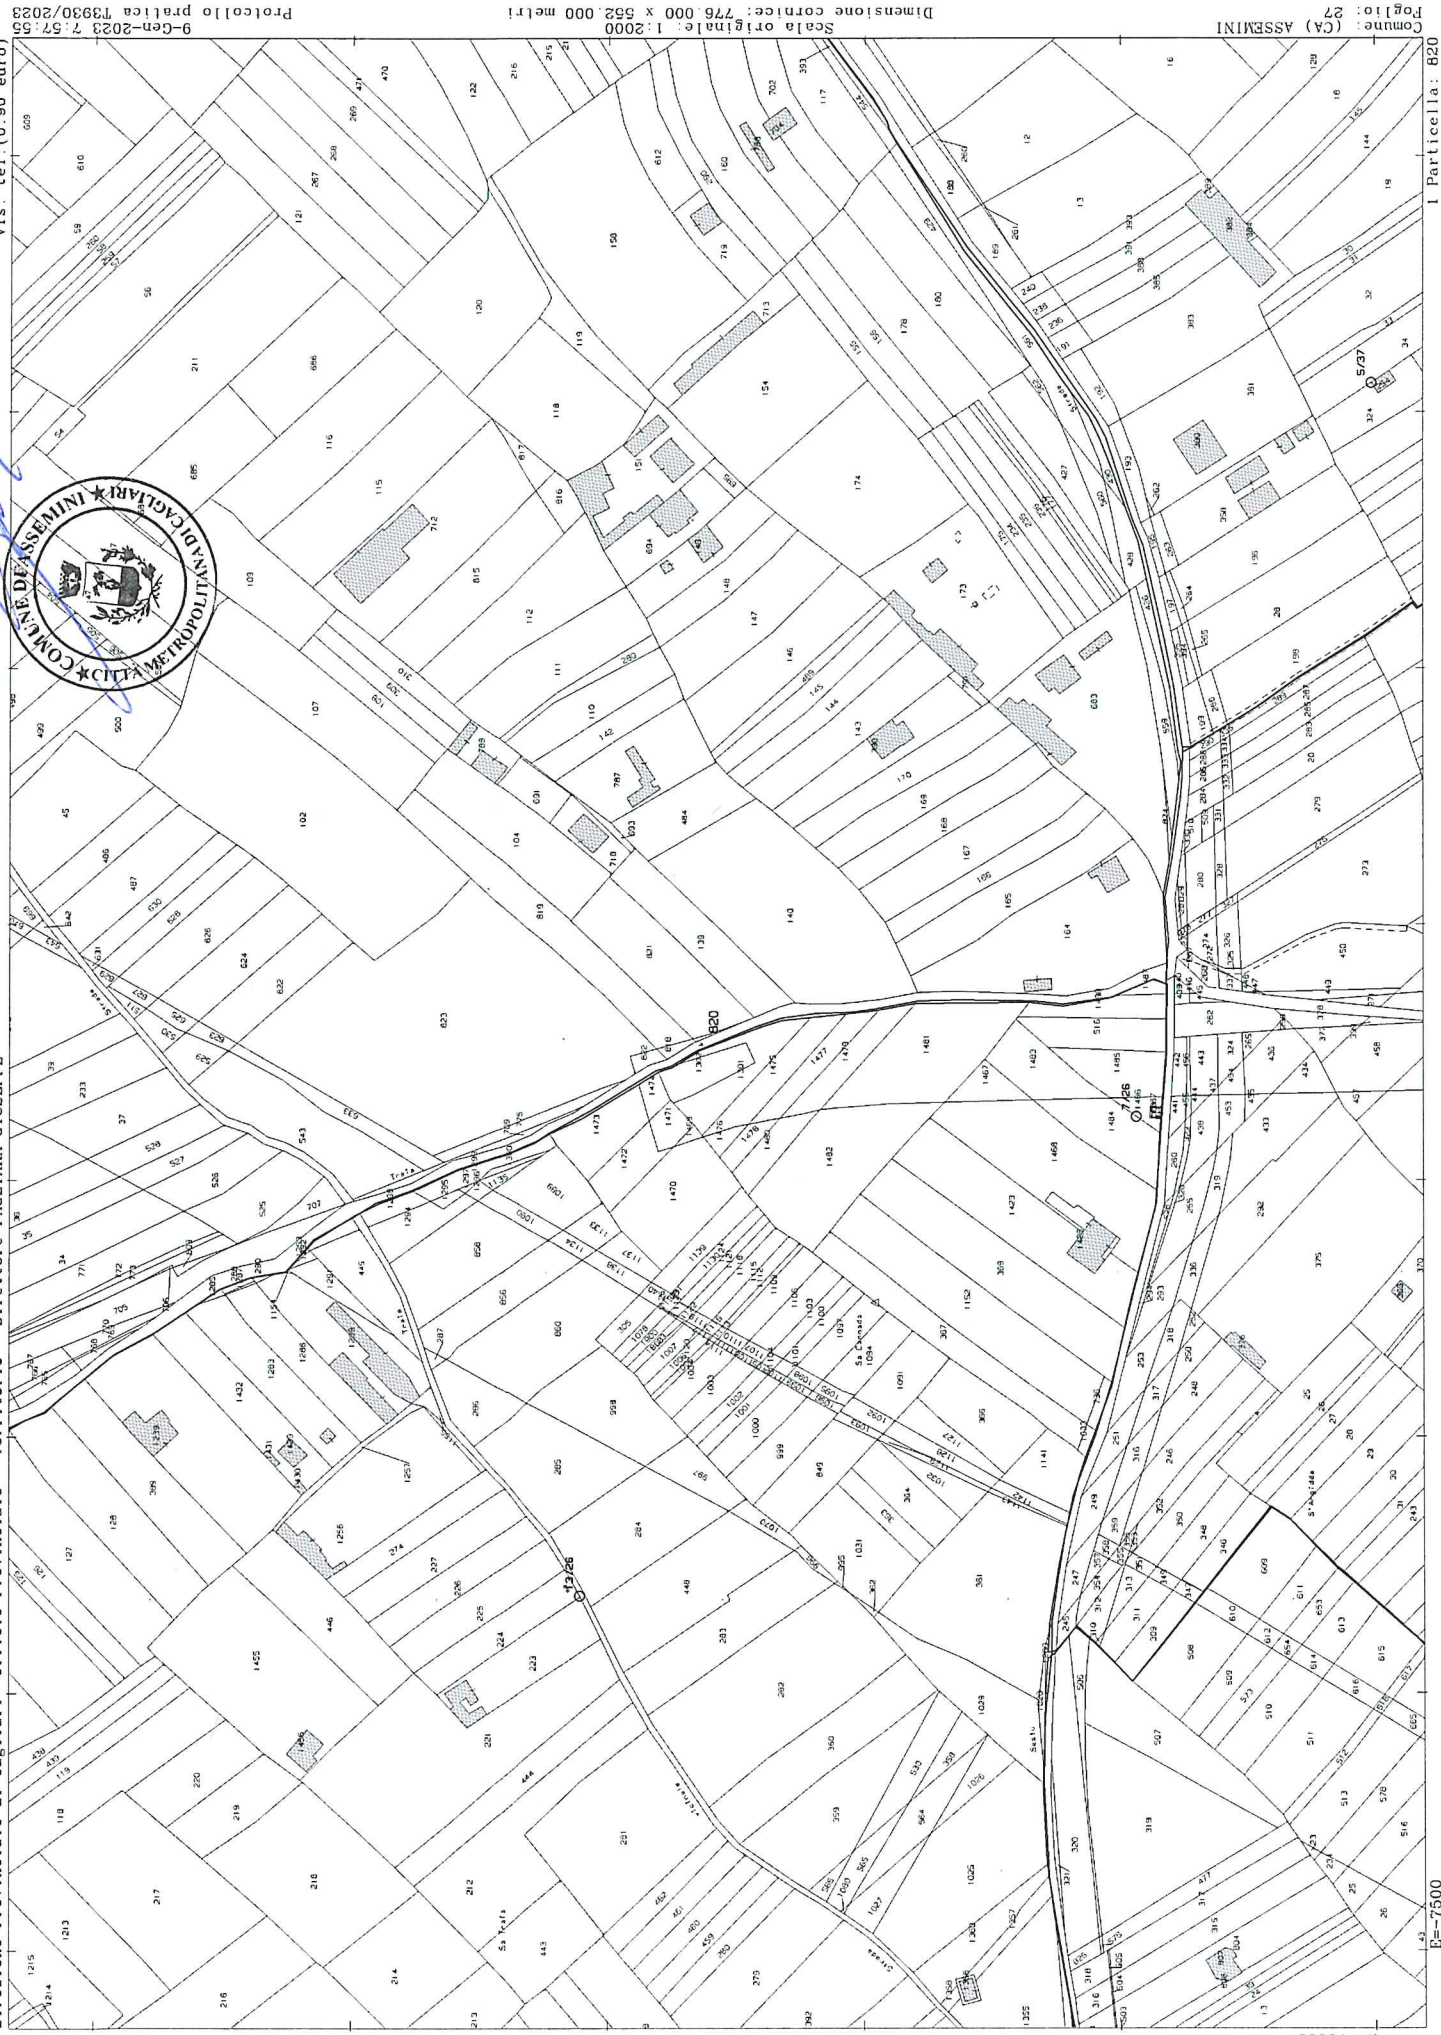

*[Handwritten signature]*

*[Handwritten signature]*

Scala originale: 1:1000  
Dimensione cornice: 888 000 x 276 000 metri

9-Gen-2023 11:13:30  
Protocollo pratica T99160/2023

Comune: (CA) ASSEMINI  
Foglio: 35

A handwritten signature in blue ink, positioned in the center of the page. The signature is stylized and appears to be a set of initials or a name written in a cursive script.

A handwritten signature or scribble in blue ink is located in the center of the page. The mark consists of several overlapping, fluid lines that form an abstract shape, possibly representing a name or initials. It is positioned where the large blue curve crosses the page.

*[Handwritten signature]*

N=79200

E=7300

A handwritten signature or scribble is positioned in the center of the page. It consists of several overlapping, fluid lines in blue ink, which are difficult to decipher as a specific name or set of initials.

A handwritten signature in blue ink is positioned in the center of the page. The signature is stylized and appears to consist of several overlapping loops and strokes, making it difficult to decipher. It is written over a long, sweeping blue line that curves across the page.